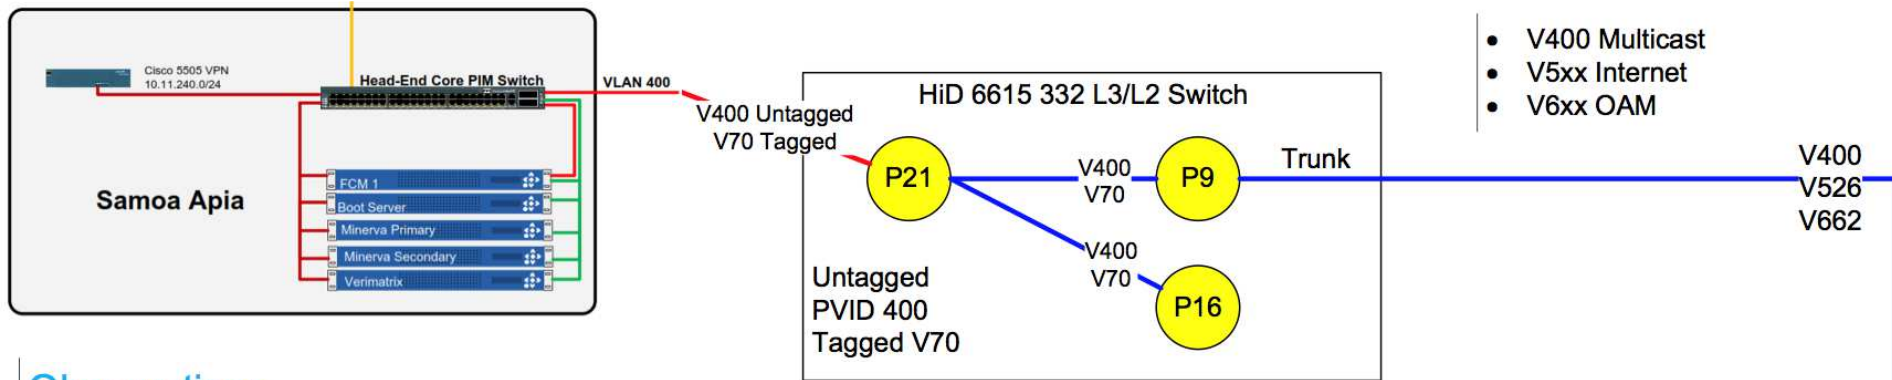

PACNOG 15

IPTV

Overview

- Buesky has offered IPTV services in Samoa since 2013
- Allows us to leverage our existing networks for distribution
 - Cable in Bluesky American Samoa
- Flexibility

Management and Headend

- Headend located in American Samoa
- Content sent via SAS
 - Local content
- Encoding
 - Bandwidth consideration
 - HD/SD
- Minerva Management system
- STBs
- Billing Systems
 - Prepaid/Postpaid

Observations

- Multicast is tagged and has source address of 172.16.150.60 and is on VLAN 70
- IGMP no tag and has address in range 172.16.64.0/19

Distribution

- ADSL, Wireless/Fiber IP
 - Hotels
- MSAN/DSLAMs

Challenges