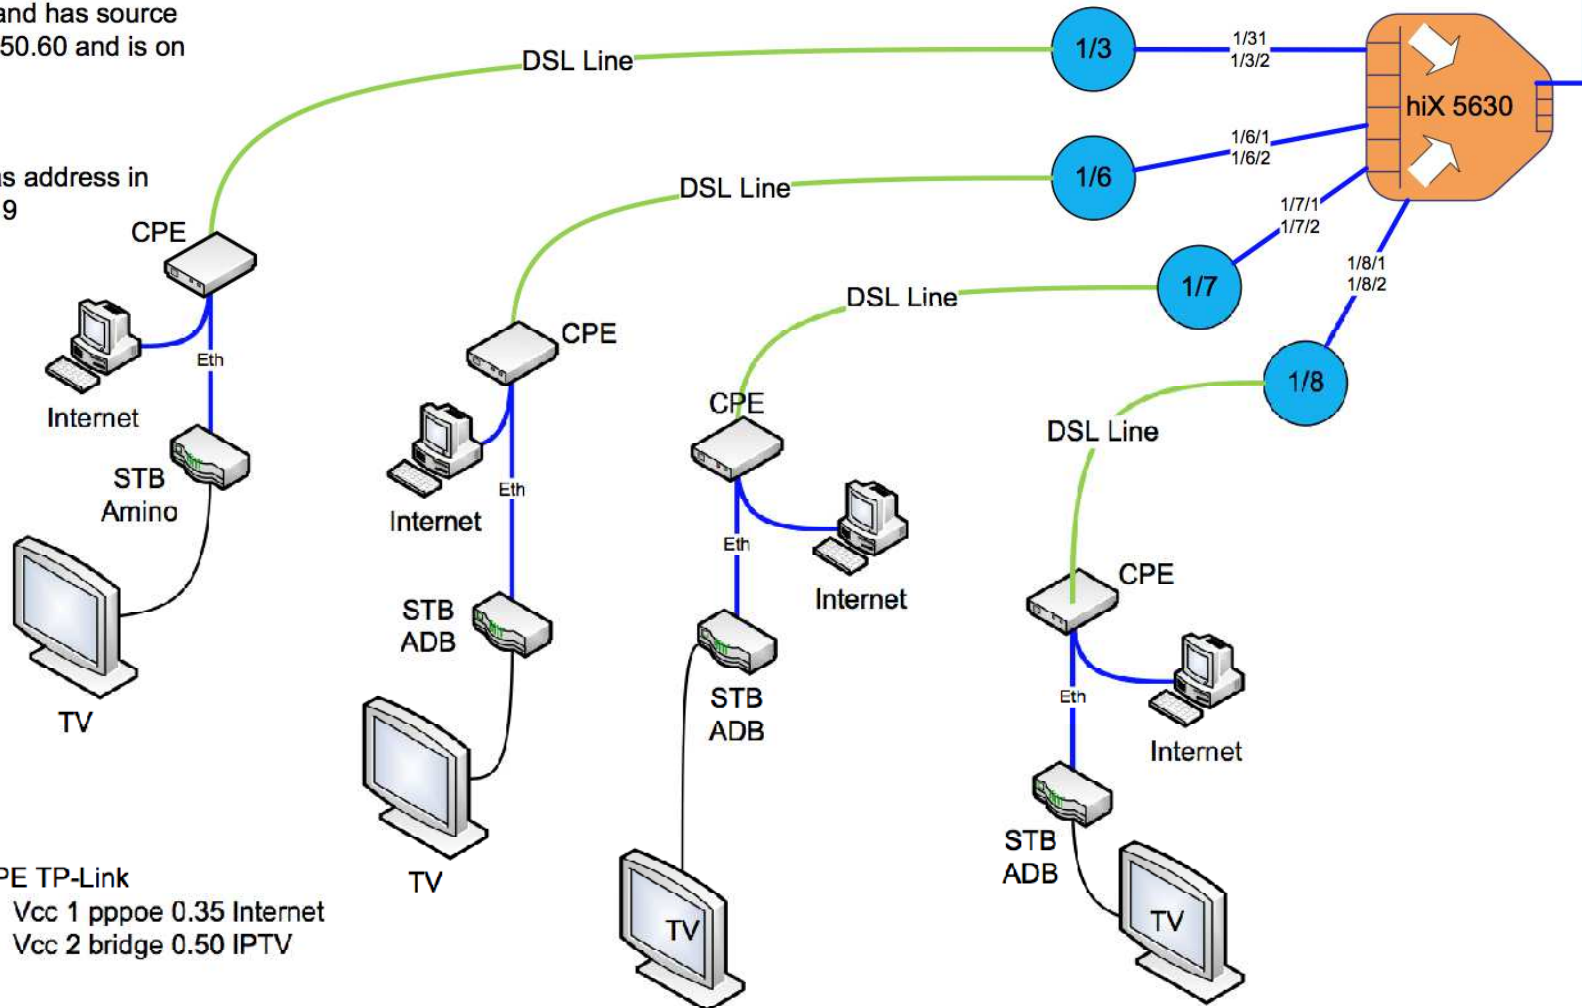

PACNOG 15

IPTV

Overview

- Buesky has offered IPTV services in Samoa since 2013
- Allows us to leverage our existing networks for distribution
 - Cable in Bluesky American Samoa
- Flexibility

Management and Headend

- Headend located in American Samoa
- Content sent via SAS
 - Local content
- Encoding
 - Bandwidth consideration
 - HD/SD
- Minerva Management system
- STBs
- Billing Systems
 - Prepaid/Postpaid

Observations

- Multicast is tagged and has source address of 172.16.150.60 and is on VLAN 70
- IGMP no tag and has address in range 172.16.64.0/19

Distribution

- ADSL, Wireless/Fiber IP
 - Hotels
- MSAN/DSLAMs

Challenges